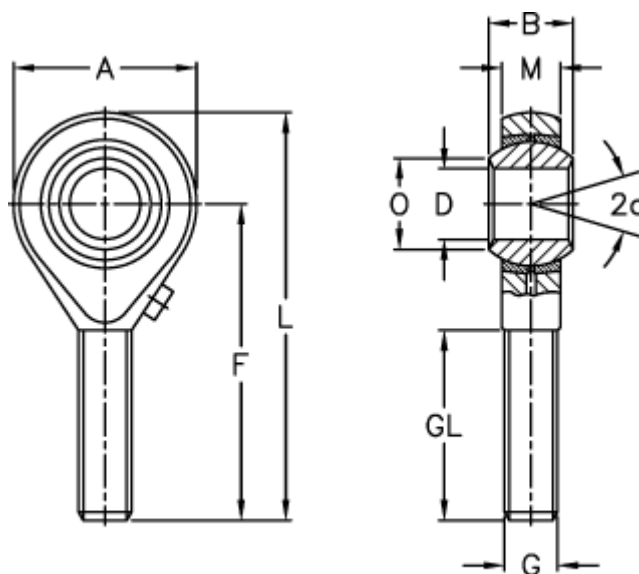

Article number: 54300916

Description: LDK Rod end POS 16

Measures

A	= 38	L	= 85
a (degrees)	= 15	M	= 15.00
B	= 21	O	= 19.30
D	= 16	Static load C0 (kN)	= 36.0
Dynamic load C (kN)	= 16.0	Weight (g)	= 185
F	= 66		
g	= M16		
GL	= 40		